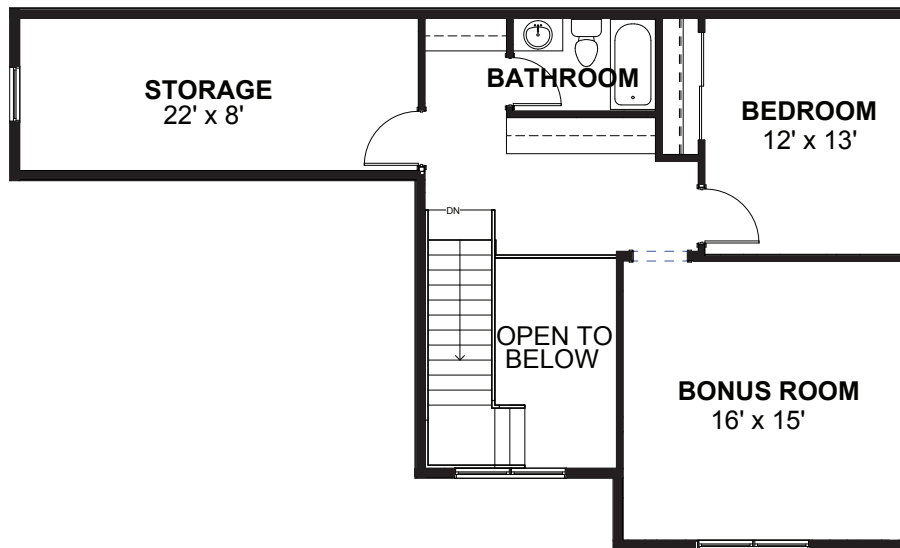

# BEDFORD FALLS

CARMEL

FIRST FLOOR  
2,063 square feet

CLARENCE

Artist renderings are not to scale and dimensions are approximate

## SECOND FLOOR OPTION

854 square feet

## BASEMENT OPTION

2,063 square feet

**CLARENCE**

*Artist renderings are not to scale and dimensions are approximate*