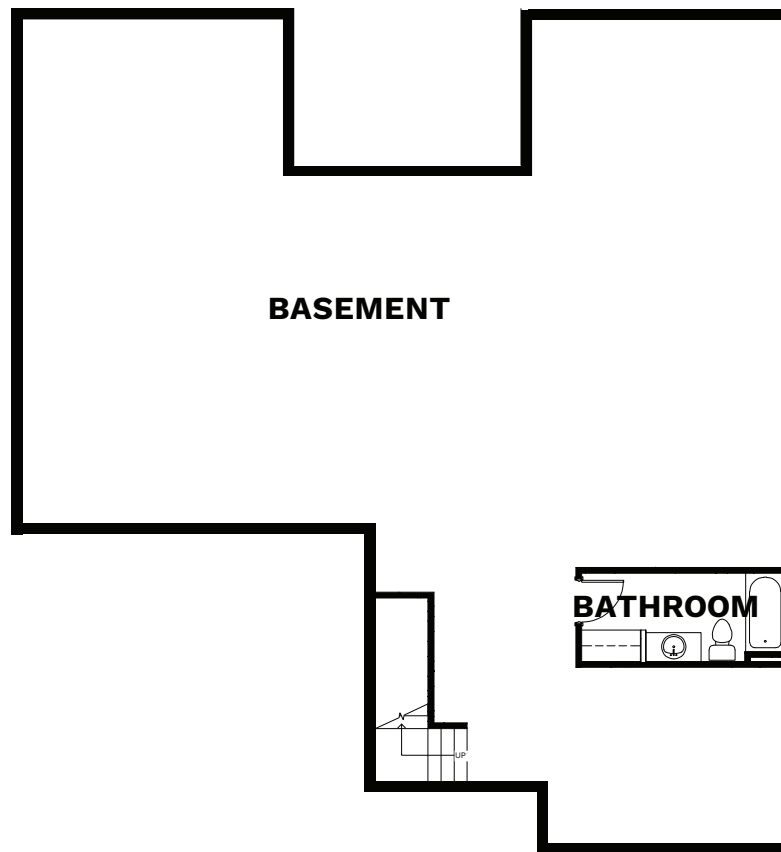

# BEDFORD FALLS

CARMEL

FIRST FLOOR  
2,063 square feet

CLARENCE

Artist renderings are not to scale and dimensions are approximate

# BEDFORD FALLS

CARMEL

## SECOND FLOOR OPTION

854 square feet

## BASEMENT OPTION

2,063 square feet

**CLARENCE**

*Artist renderings are not to scale and dimensions are approximate*