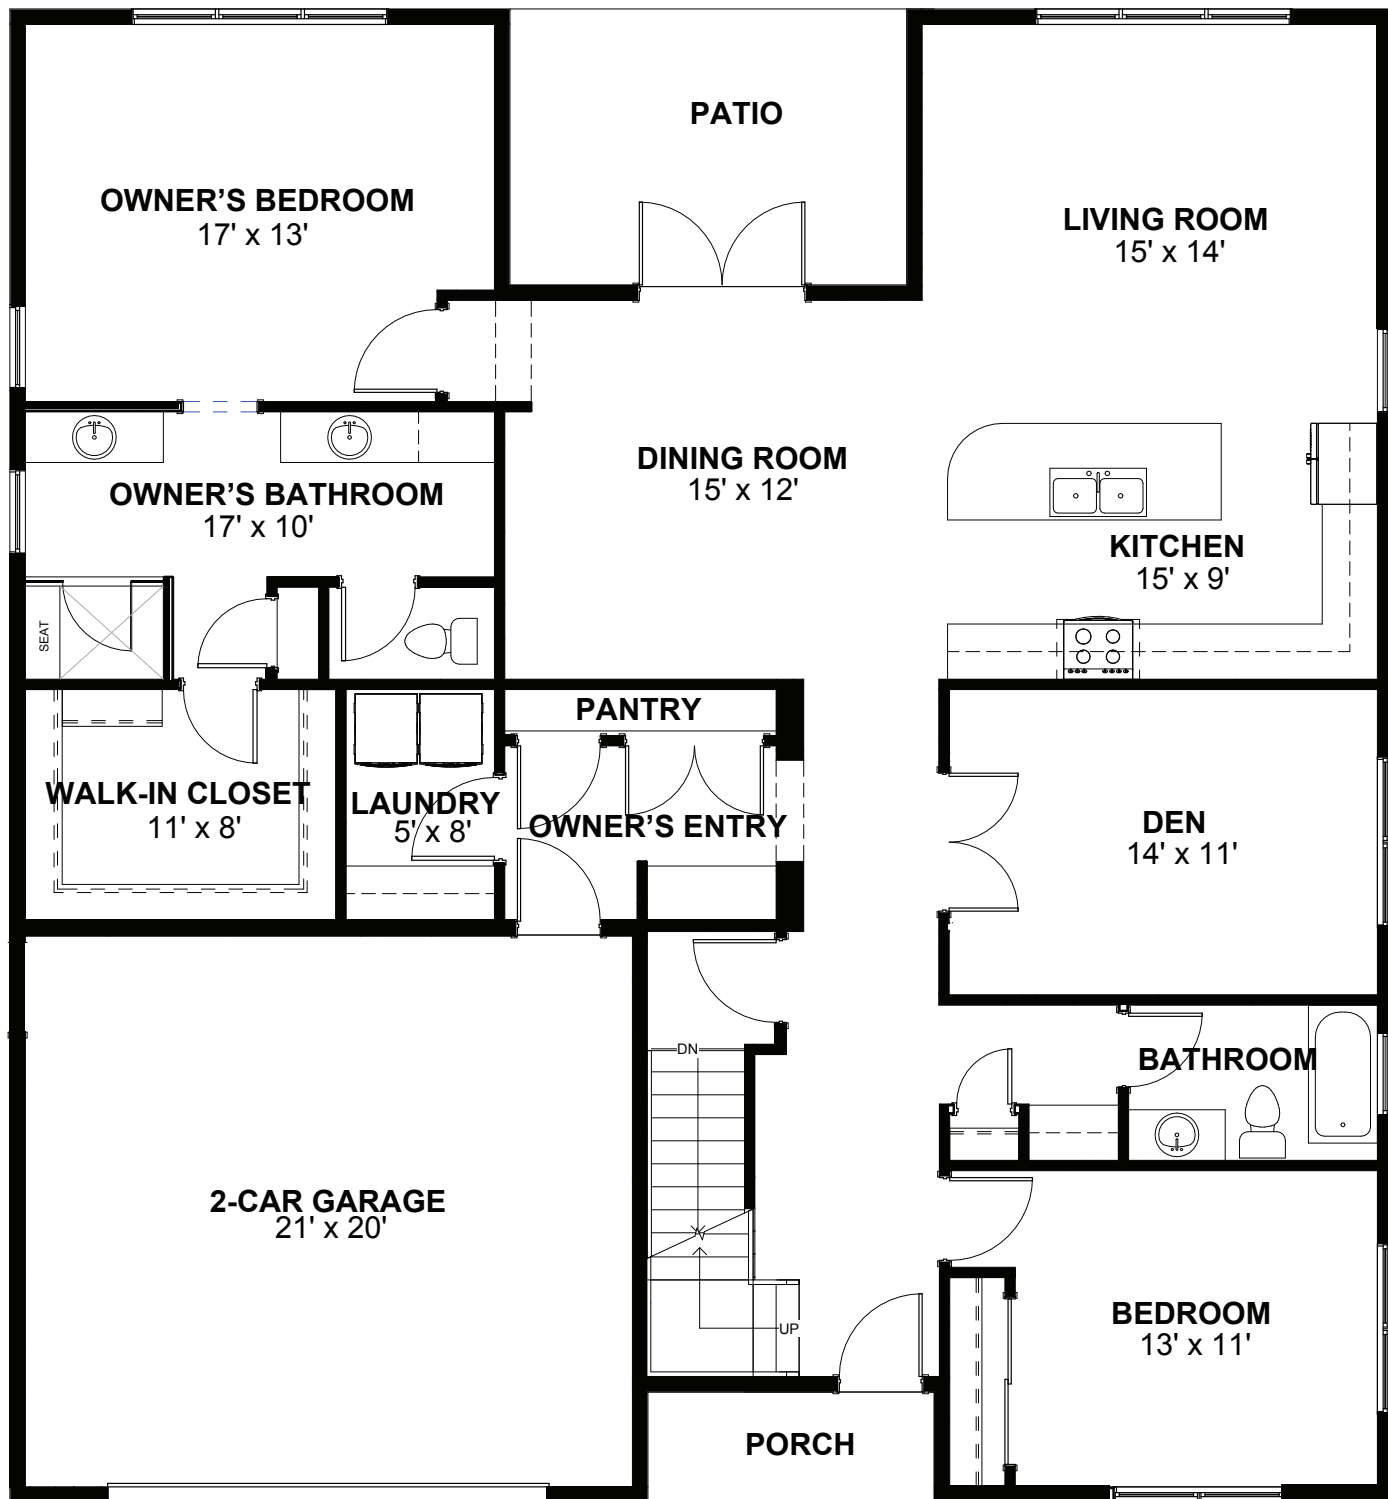

# BEDFORD FALLS

CARMEL

FIRST FLOOR  
2,063 square feet

CLARENCE

Artist renderings are not to scale and dimensions are approximate

# BEDFORD FALLS

CARMEL

## SECOND FLOOR OPTION

854 square feet

## BASEMENT OPTION

2,063 square feet

**CLARENCE**

*Artist renderings are not to scale and dimensions are approximate*