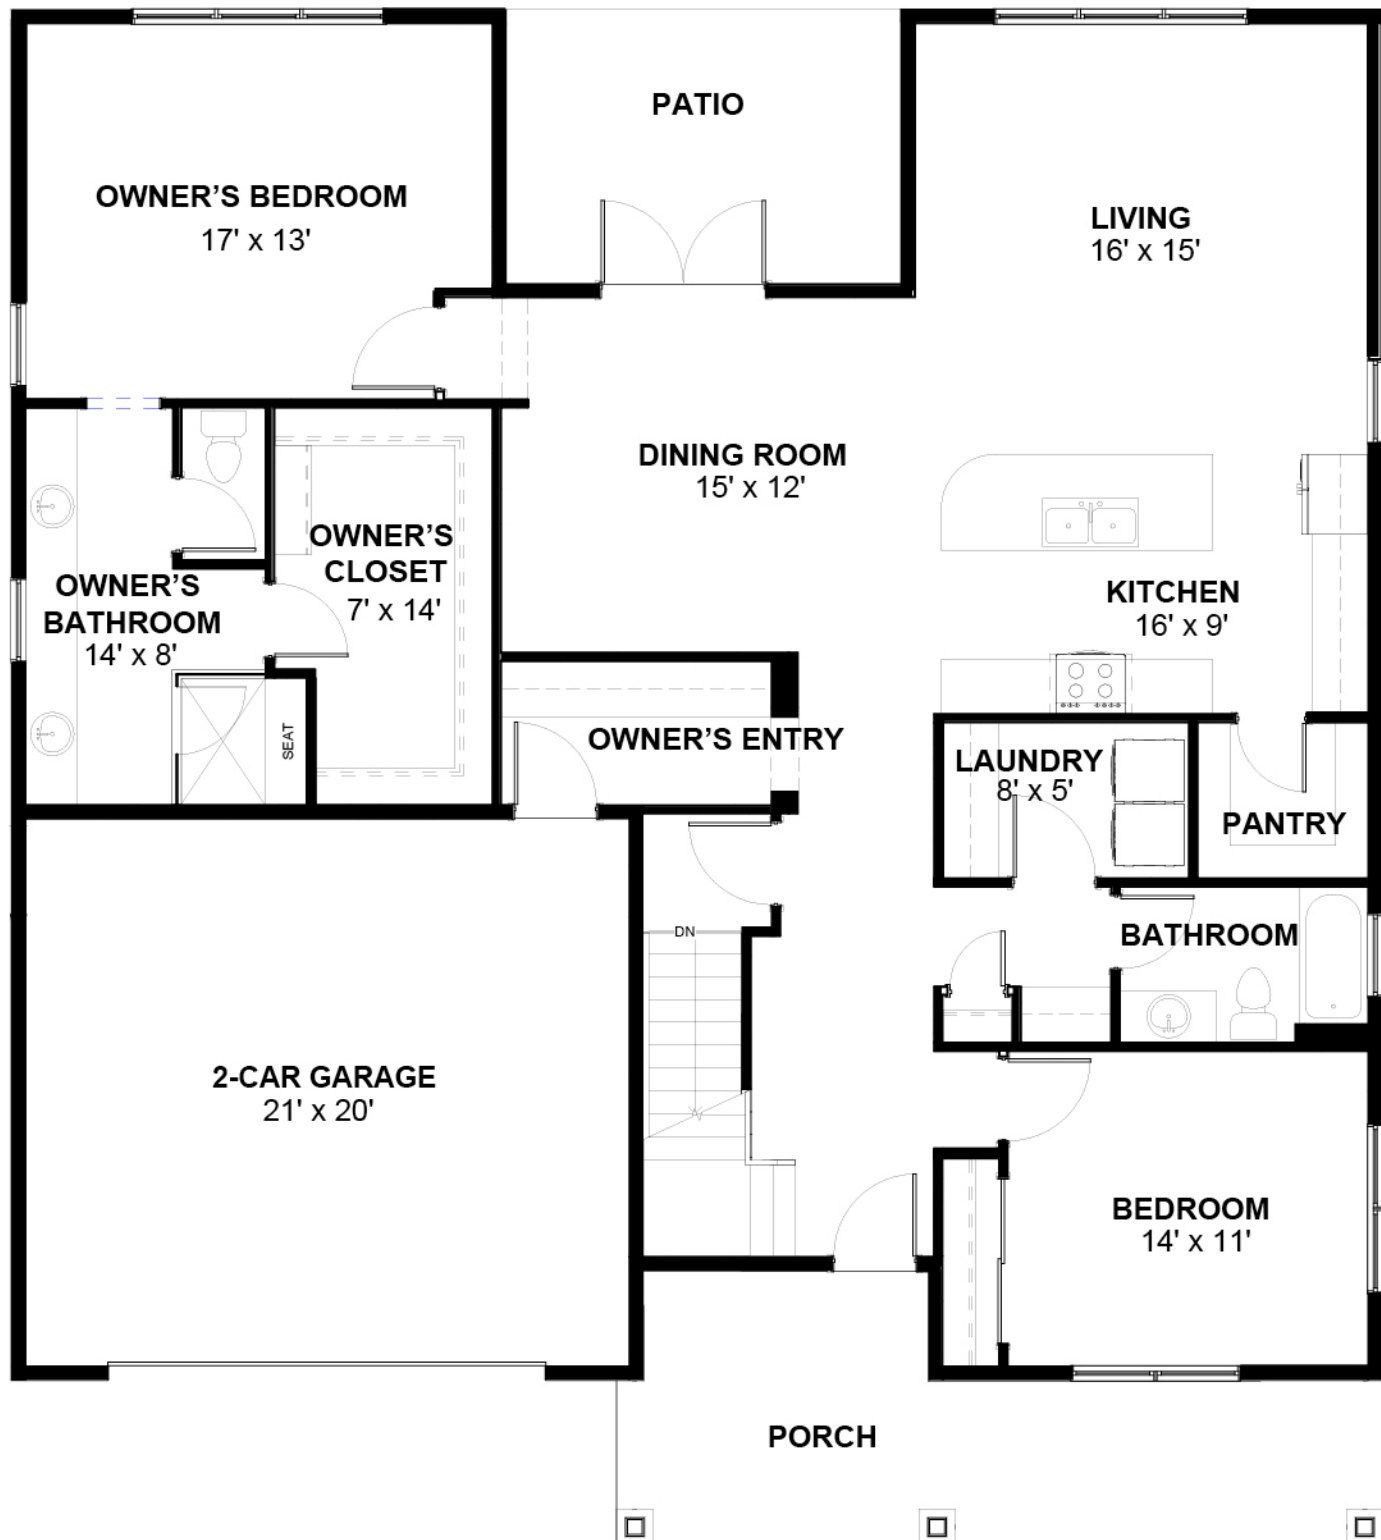

BEDFORD FALLS

CARMEL

FIRST FLOOR
1,849 square feet

BEDFORD FALLS

CARMEL

SECOND FLOOR OPTION

849 square feet

BASEMENT OPTION

1,836 square feet