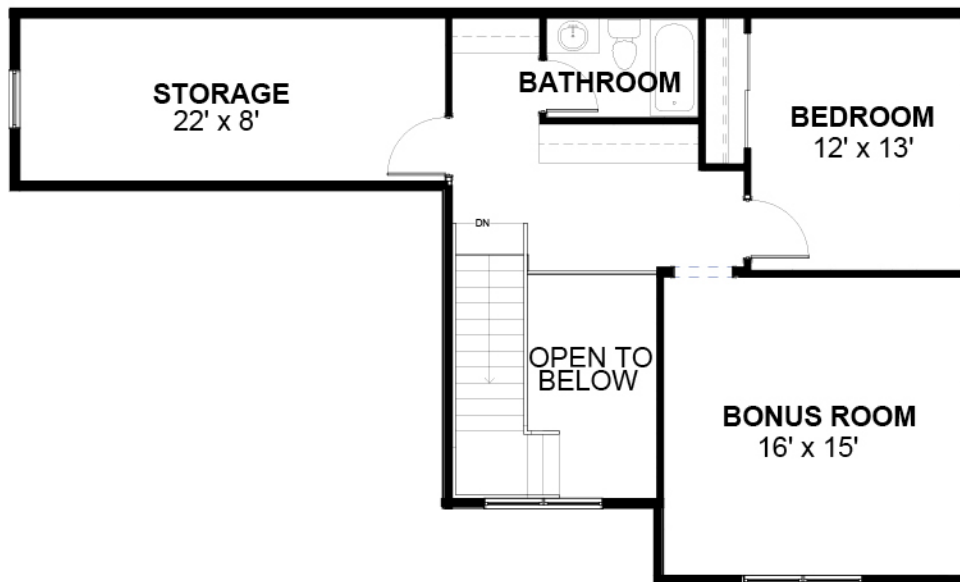

BEDFORD FALLS

CARMEL

FIRST FLOOR
1,849 square feet

BEDFORD FALLS

CARMEL

SECOND FLOOR OPTION

849 square feet

BASEMENT OPTION

1,836 square feet